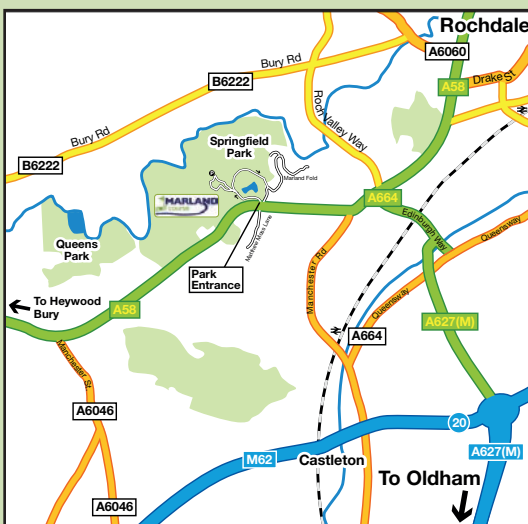

Marland Golf Course is located approx 2 miles from Rochdale town centre in Springfield Park, with park entrance from Bolton Road.

It is easily accessible both by public transport and car. Free parking is on site.

Marland Golf Course is approx 10 minutes by car from the nearby motorway network. From M62 Jct 20 follow signs for Bury (A58). From M66 Jct 2 follow signs for Rochdale (A58) through Heywood.

For more information about sport, leisure and culture
in the Borough of Rochdale visit